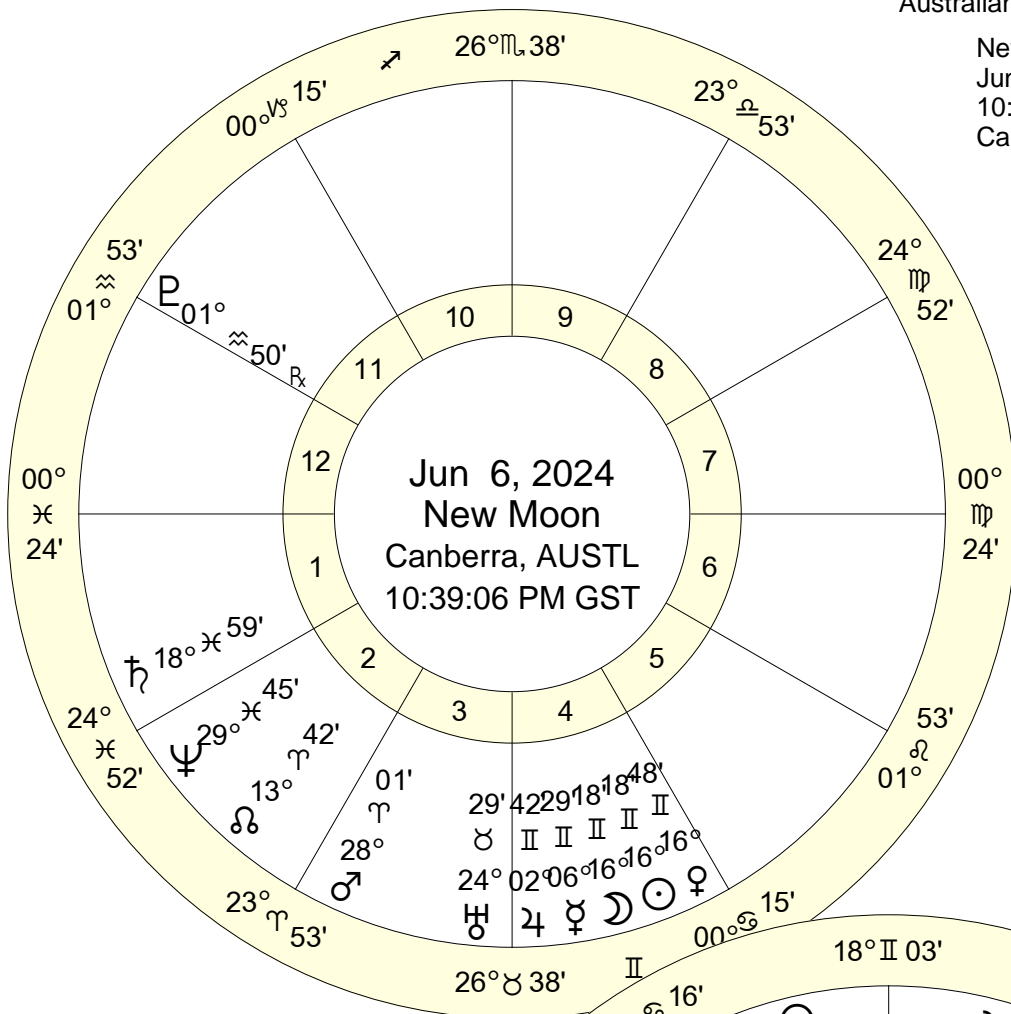

Lunation Charts for June 2024

Australian Eastern Standard Time (AEST)

New Moon
 Jun 6, 2024
 10:39:06 PM GST
 Canberra, AUSTL 149E08'00" 35S17'00"

Full Moon (Buck Moon)
 Jun 22, 2024
 11:08:37 AM GST
 Canberra, AUSTL 149E08'00" 35S17'00"