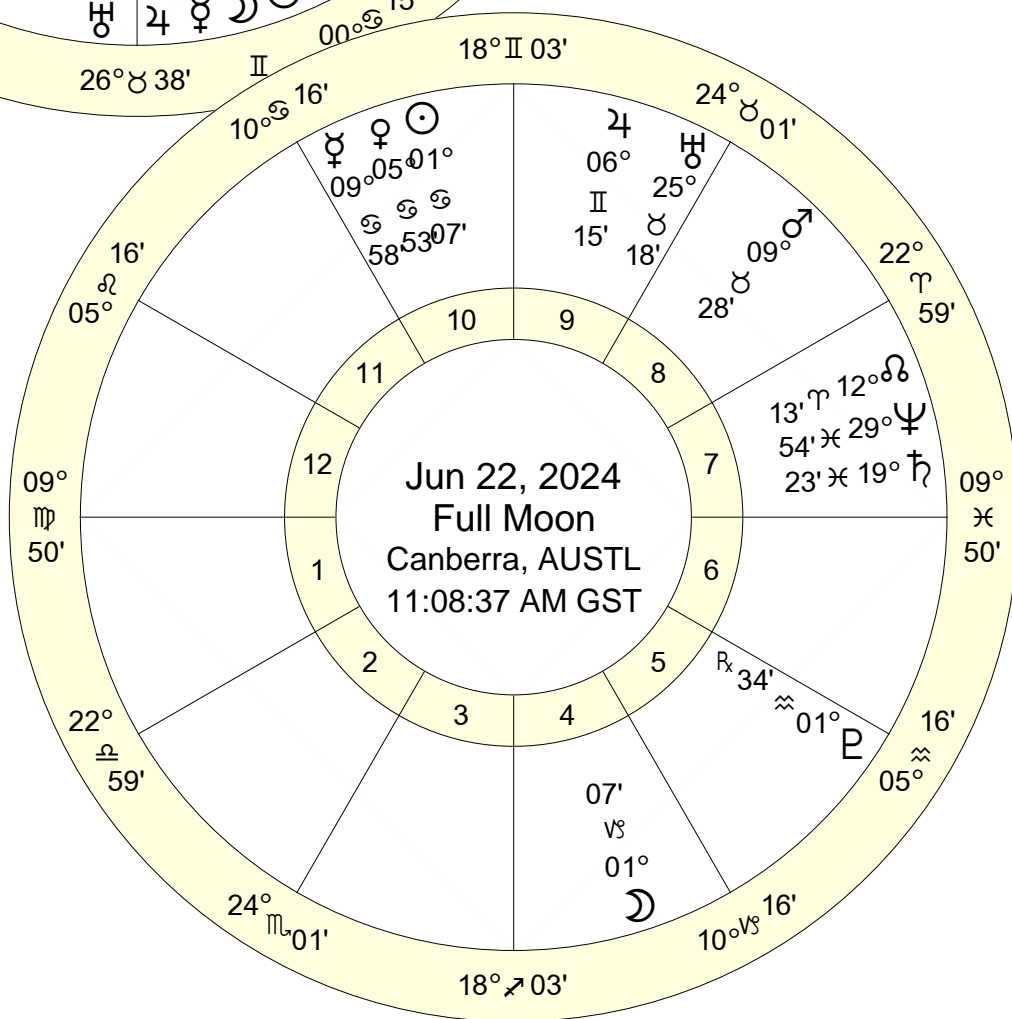

Lunation Charts for June 2024

Australian Eastern Standard Time (AEST)

New Moon
 Jun 6, 2024
 10:39:06 PM GST
 Canberra, AUSTL 149E08'00" 35S17'00"

Full Moon (Buck Moon)
 Jun 22, 2024
 11:08:37 AM GST
 Canberra, AUSTL 149E08'00" 35S17'00"