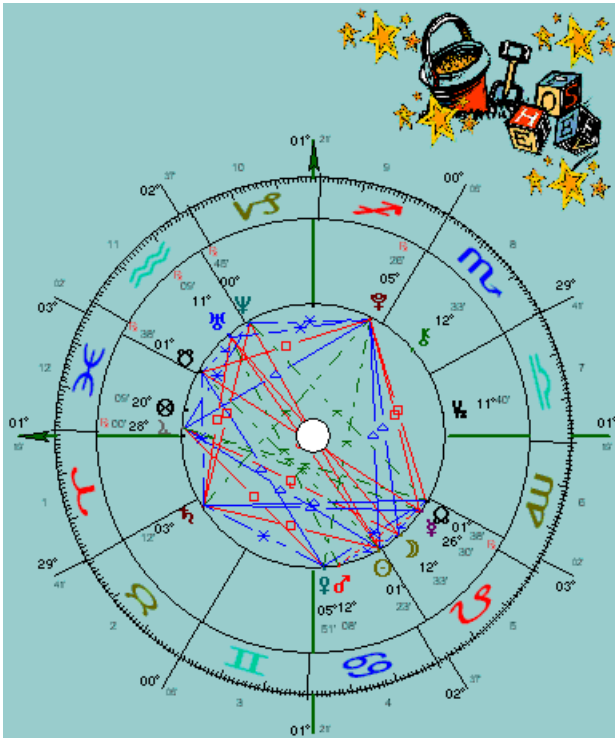

Bindi Sue Irwin
Female Chart
 24 Jul 1998, Fri
 9:46 pm AEST - 10:00
 Nambour, AUSTR
 26°33' 152°E58'

Bindi Sue Irwin
Female Chart
 24 Jul 1998, Fri
 9:46 pm AEST - 10:00
 Nambour, AUSTR
 26°33' 152°E58'

The above sample charts have been taken from Solar Fire Gold by Esoteric Technologies – many other options available