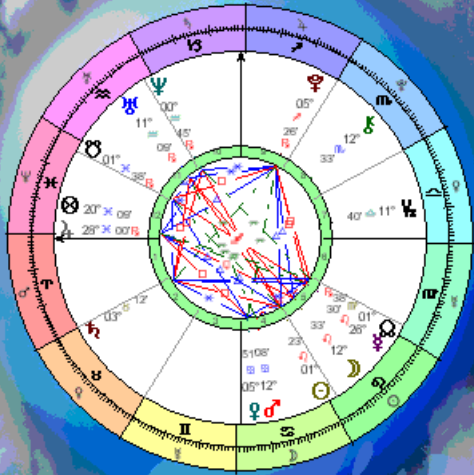

Bindi Sue Irwin
Female Chart
 24 Jul 1998, Fri
 9:46 pm AEST - 10:00
 Nambour, AUSTR
 26°33' 152°E58'

Bindi Sue Irwin
Female Chart
 24 Jul 1998, Fri
 9:46 pm AEST - 10:00
 Nambour, AUSTR
 26°33' 152°E58'

The above sample charts have been taken from Solar Fire Gold by Esoteric Technologies – many other options available