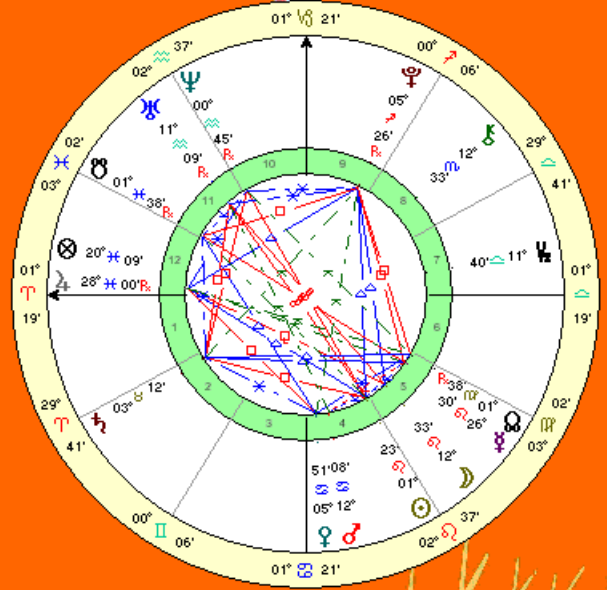

Bindi Sue Irwin
Female Chart
 24 Jul 1998, Fri
 9:46 pm AEST - 10:00
 Nambour, AUSTR
 26°33' 152°E58'

Bindi Sue Irwin
Female Chart
 24 Jul 1998, Fri
 9:46 pm AEST - 10:00
 Nambour, AUSTR
 26°33' 152°E58'

The above sample charts have been taken from Solar Fire Gold by Esoteric Technologies – many other options available