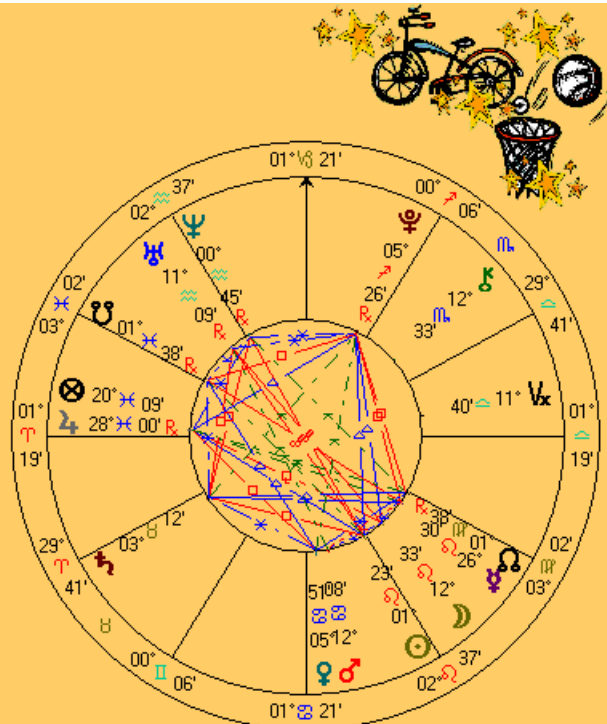

Bindi Sue Irwin
Female Chart
 24 Jul 1998, Fri
 9:46 pm AEST - 10:00
 Nambour, AUSTR
 26°33' 152°E58'

Bindi Sue Irwin
Female Chart
 24 Jul 1998, Fri
 9:46 pm AEST - 10:00
 Nambour, AUSTR
 26°33' 152°E58'

The above sample charts have been taken from Solar Fire Gold by Esoteric Technologies – many other options available