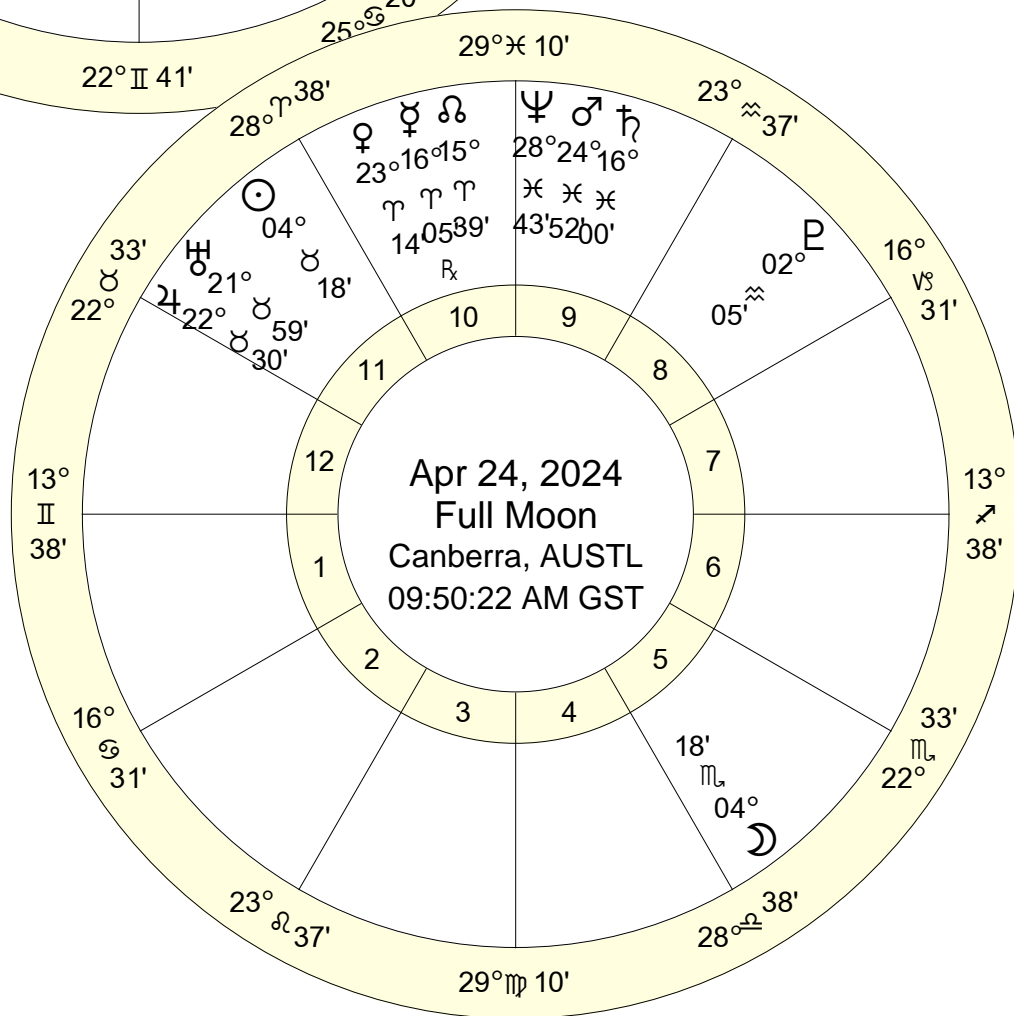

Lunation Charts for April 2024

Australian Eastern Standard Time (AEST)

New Moon
Eclipse (Total)
Apr 9, 2024
04:21:35 AM GST
Canberra, AUSTL 149E08'00" 35S17'00"

Full Moon (Flower Moon)
Apr 24, 2024
09:50:22 AM GST
Canberra, AUSTL 149E08'00" 35S17'00"