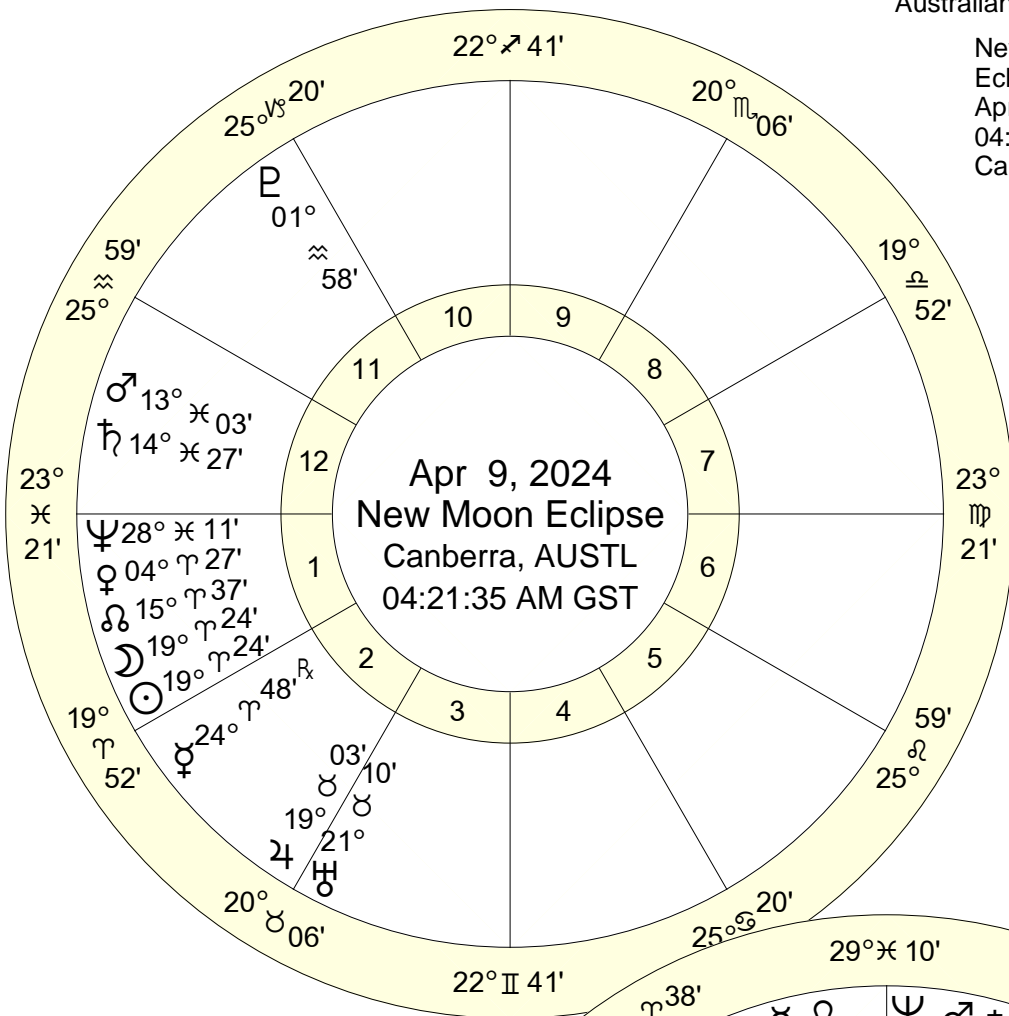

Lunation Charts for April 2024

Australian Eastern Standard Time (AEST)

New Moon
Eclipse (Total)
Apr 9, 2024
04:21:35 AM GST
Canberra, AUSTL 149E08'00" 35S17'00"

Full Moon (Flower Moon)
Apr 24, 2024
09:50:22 AM GST
Canberra, AUSTL 149E08'00" 35S17'00"